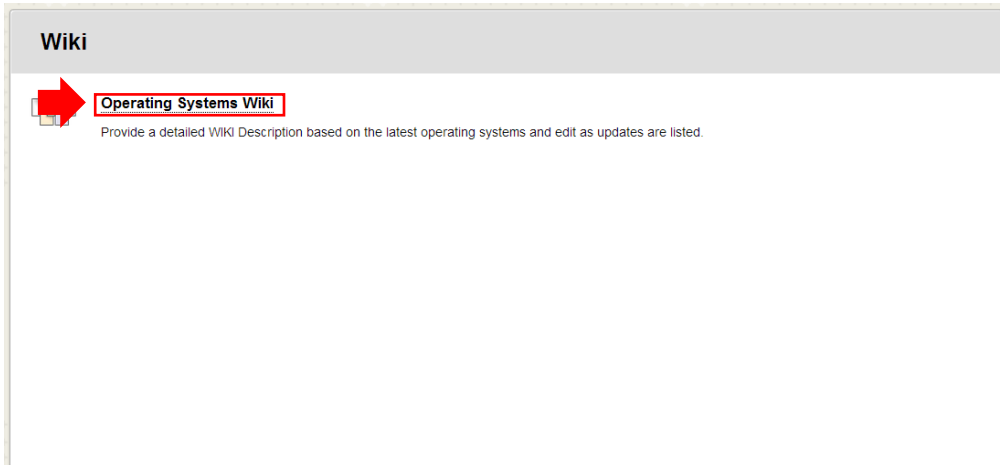

## Viewing My Contribution to a Wiki

**Step 1.** To begin Click on **Wiki** from the course menu.

**LaGuardia Community College**

31-10 Thomson Ave, Long Island City, New York 11101

**Created by ISMD's Dept. Training Team.**

**Step 2.** Then open a Wiki by clicking the title.

**Step 3.** On the Wiki top page click on **My Contribution** from the action bar to view your wiki contribution.

**Step 4.** The page version column displays all your created and edited pages.