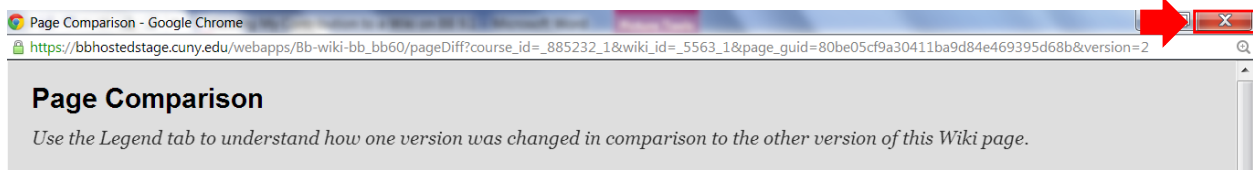

Step 14. Then Close Page Comparison to go back to My Contribution Page.

Step 15. You can check the time and date as to when your Wiki Contribution was last modified on the Created On column.