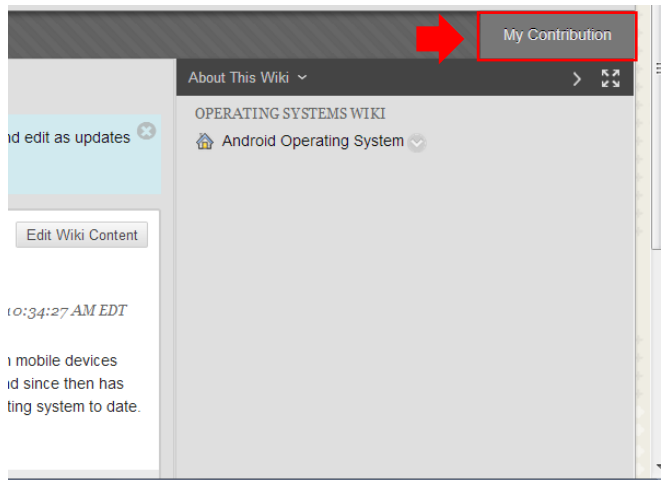

## Viewing My Contribution to a Wiki

**Step 1.** To begin Click on **Wiki** from the course menu.

**LaGuardia Community College**

31-10 Thomson Ave, Long Island City, New York 11101

**Created by ISMD's Dept. Training Team.**

**Step 2.** Then open a Wiki by clicking the title.

**Step 3.** On the Wiki top page click on **My Contribution** from the action bar to view your wiki contribution.

**Step 4.** The page version column displays all your created and edited pages.