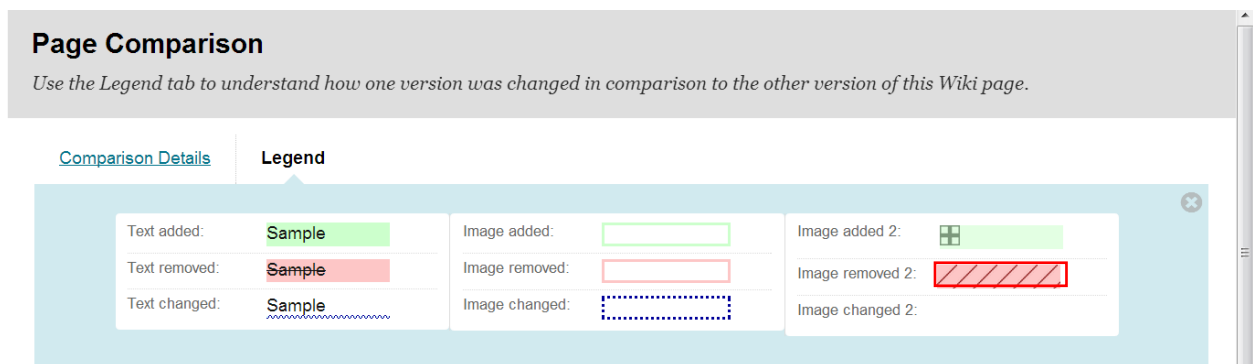

**Page Comparison**  
*Use the Legend tab to understand how one version was changed in comparison to the other version of this Wiki page.*

[Comparison Details](#) **Legend**

Text added: <b>Sample</b>	Image added:	Image added 2:
Text removed: <del>Sample</del>	Image removed:	Image removed 2:
Text changed: <u>Sample</u>	Image changed:	Image changed 2:

**Step 11.** Added Image is highlighted green with a plus sign on it to indicate it's an addition.

**Step 12.** Removed Image is highlighted pink with a stripe thru pattern.

**Step 13.** You can click on the X-button to allow for more room to view the page.