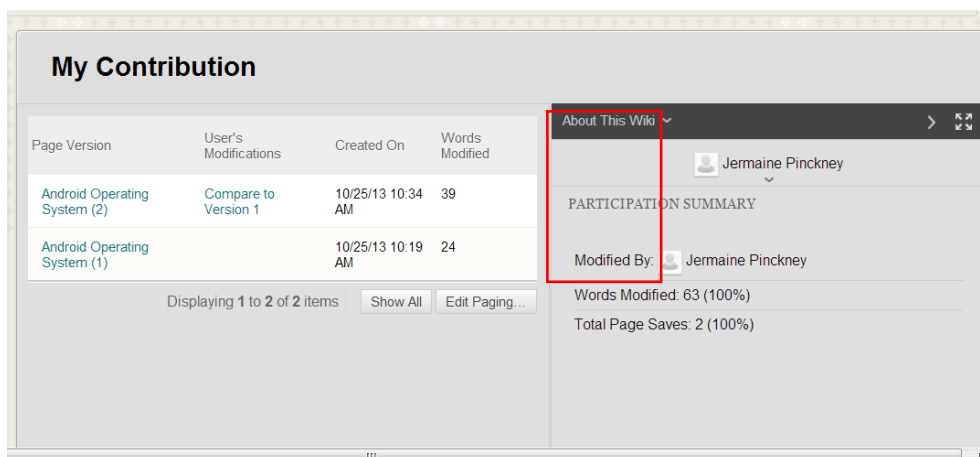

**Step 11.** Added Image is highlighted green with a plus sign on it to indicate it's an addition.

**Step 12.** Removed Image is highlighted pink with a stripe thru pattern.

**Step 13.** You can click on the X-button to allow for more room to view the page.

**Step 14.** Then Close Page Comparison to go back to My Contribution Page.

**Step 15.** You can check the time and date as to when your Wiki Contribution was last modified on the Created On column.

**Step 16.** You can also check any word added, deleted or edited on the Words Modified column.