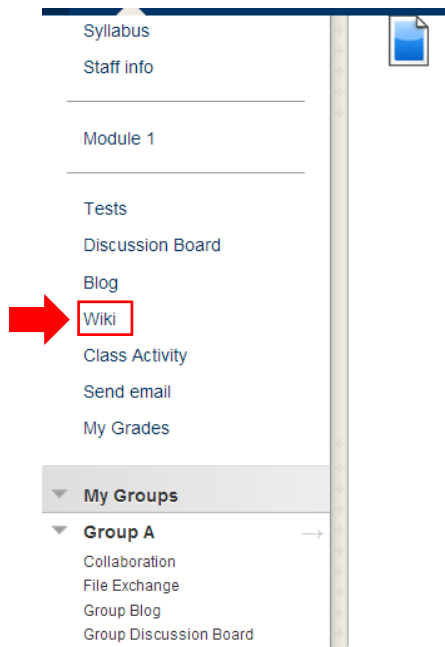

DARE TO DO MORE

Viewing My Contribution to a Wiki

Step 1. To begin Click on **Wiki** from the course menu.

LaGuardia Community College

31-10 Thomson Ave, Long Island City, New York 11101

Created by ISMD's Dept. Training Team.