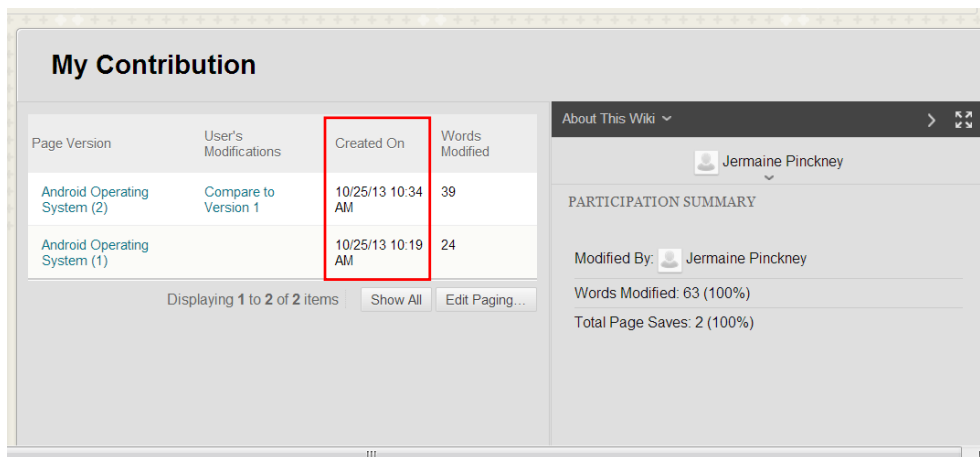

**Step 11.** Added Image is highlighted green with a plus sign on it to indicate it's an addition.

**Step 12.** Removed Image is highlighted pink with a stripe thru pattern.

**Step 13.** You can click on the X-button to allow for more room to view the page.

**Step 14.** Then Close Page Comparison to go back to My Contribution Page.

**Step 15.** You can check the time and date as to when your Wiki Contribution was last modified on the Created On column.

**Step 16.** You can also check any word added, deleted or edited on the Words Modified column.