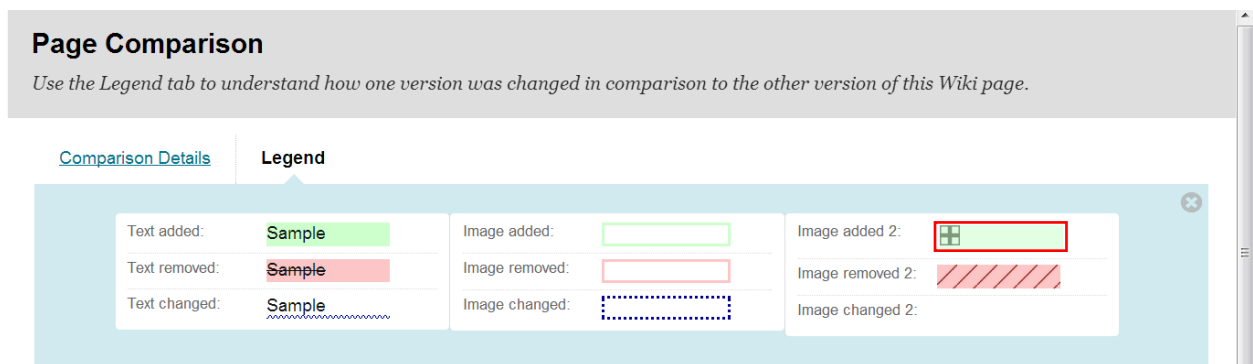

Step 11. Added Image is highlighted green with a plus sign on it to indicate it's an addition.