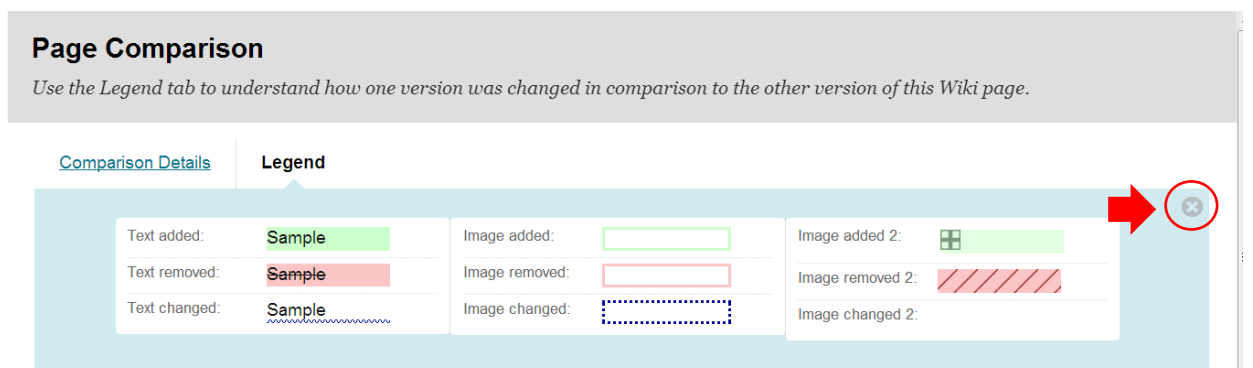

**Page Comparison**  
*Use the Legend tab to understand how one version was changed in comparison to the other version of this Wiki page.*

[Comparison Details](#) **Legend**

Text added: <b>Sample</b>	Image added:	Image added 2:
Text removed: <del>Sample</del>	Image removed:	Image removed 2:
Text changed: <u>Sample</u>	Image changed:	Image changed 2:

**Step 11.** Added Image is highlighted green with a plus sign on it to indicate it's an addition.

**Step 12.** Removed Image is highlighted pink with a stripe thru pattern.

**Step 13.** You can click on the X-button to allow for more room to view the page.