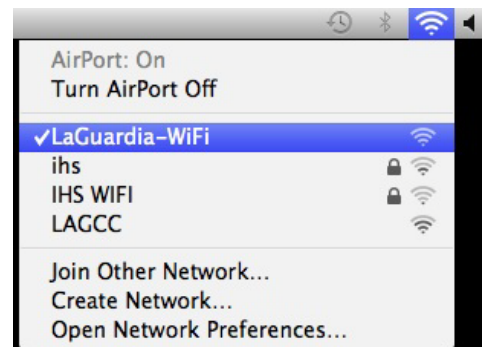

How to connect to the LaGuardia wireless network:

Windows 7

1. Click on the **wireless icon** in your taskbar.

2. Select **LaGuardia-WiFi** with the black exclamation point on a yellow background. Then click the **Connect** button to connect to this network.

3. After the connection is established, you should see **Connected** next to **LaGuardia-WiFi**.

Next Step

After a successful connection is established, please launch a web browser of your choice i.e. Internet Explorer, Firefox, Chrome. You then will be redirected to a web portal page. Please follow the instructions on the page in order to log onto the wireless network. **Please turn off your pop up blocker before logging in.**

How to connect to the LaGuardia wireless network:

Mac OSX

1. Click on the wireless icon on menu bar next to the clock and make sure that “Turn **AirPort On**” is set to on.

2. Click on **LaGuardia-WiFi** in order to connect to this wireless network.

3. After the connection is established, you will notice that the wireless icon on the menu bar on top has changed. When clicked on, you should see **LaGuardia-WiFi** in the list of wireless networks. It should have a check mark next to it.