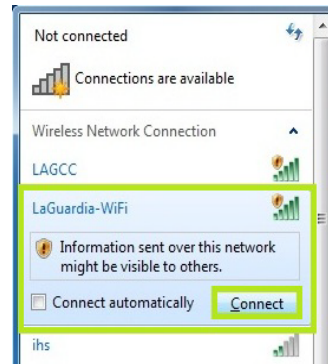

How to connect to the LaGuardia wireless network:

Windows 7

1. Click on the **wireless icon** in your taskbar.

2. Select **LaGuardia-WiFi** with the black exclamation point on a yellow background. Then click the **Connect** button to connect to this network.

3. After the connection is established, you should see **Connected** next to **LaGuardia-WiFi**.

Next Step

After a successful connection is established, please launch a web browser of your choice i.e. Internet Explorer, Firefox, Chrome. You then will be redirected to a web portal page. Please follow the instructions on the page in order to log onto the wireless network. **Please turn off your pop up blocker before logging in.**