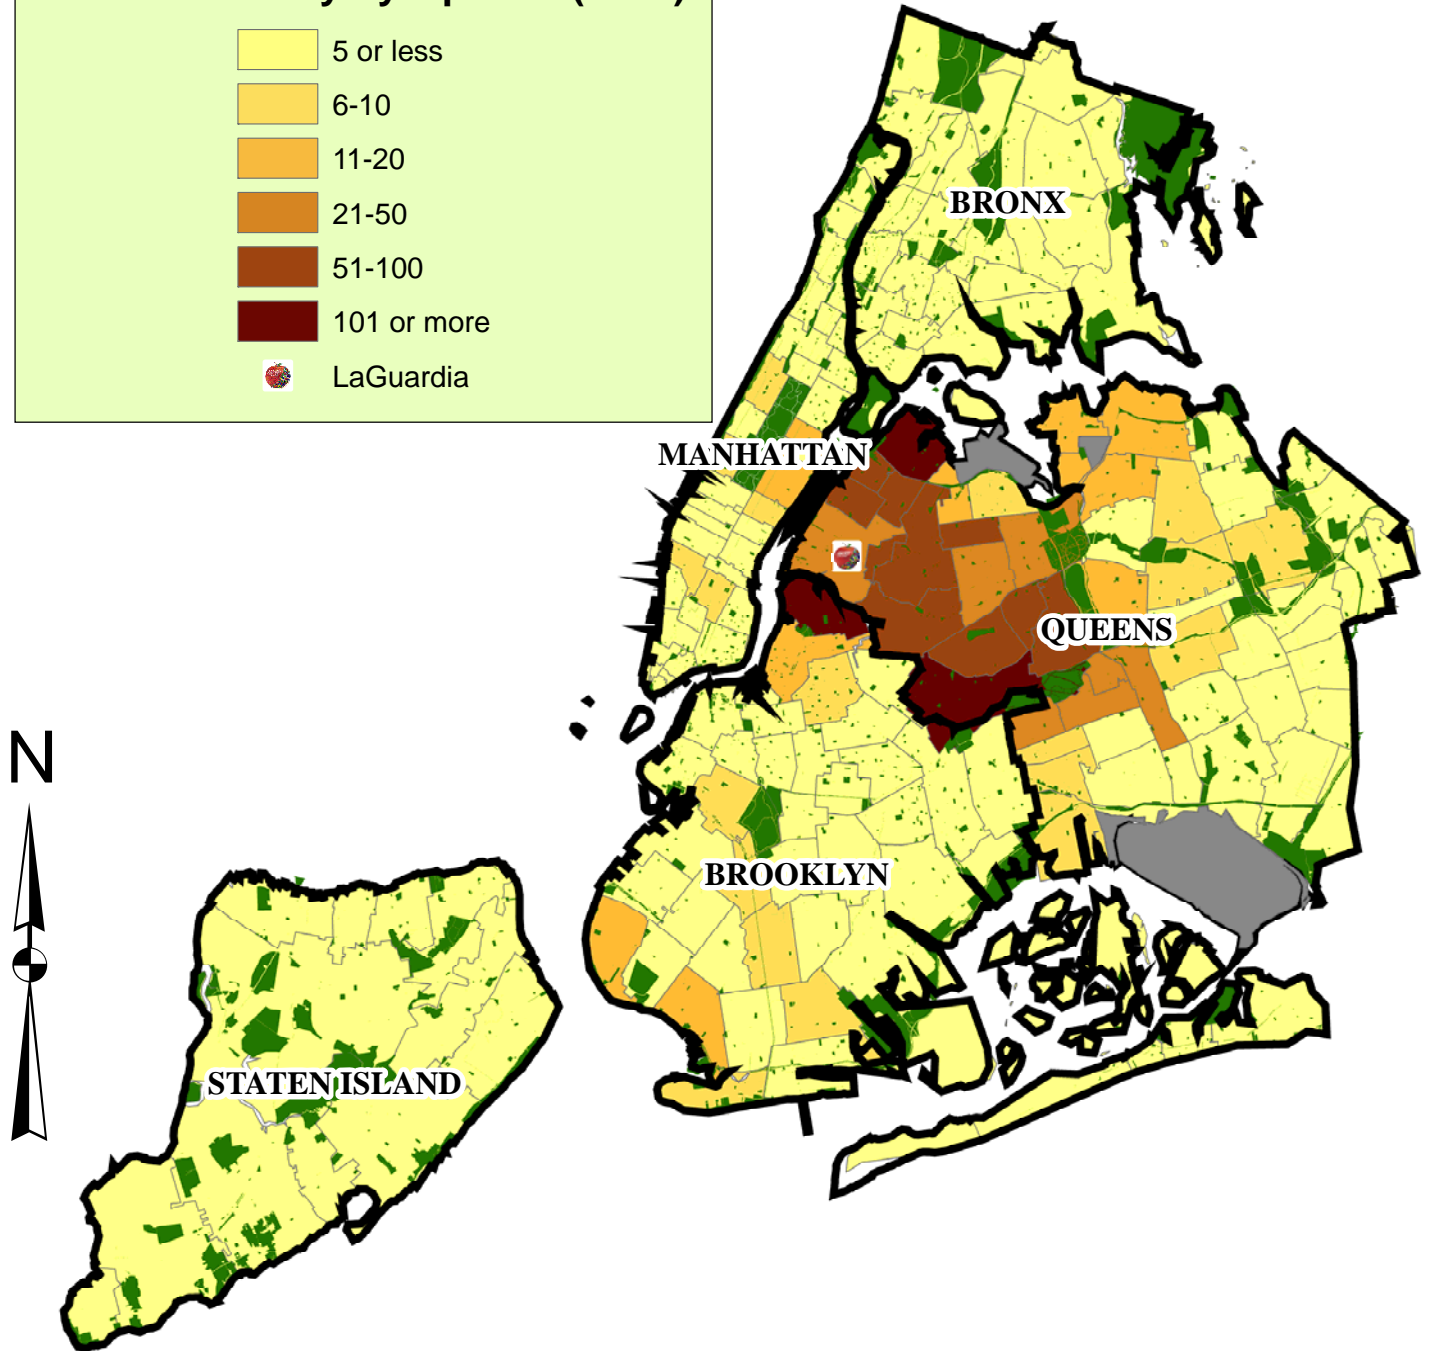

LaGuardia White (Non Hispanic) Students' Residences in New York City (2005)

Student density by zipcode (2005)

Source: LaGuardia Community College Office of Institutional Research (2005)