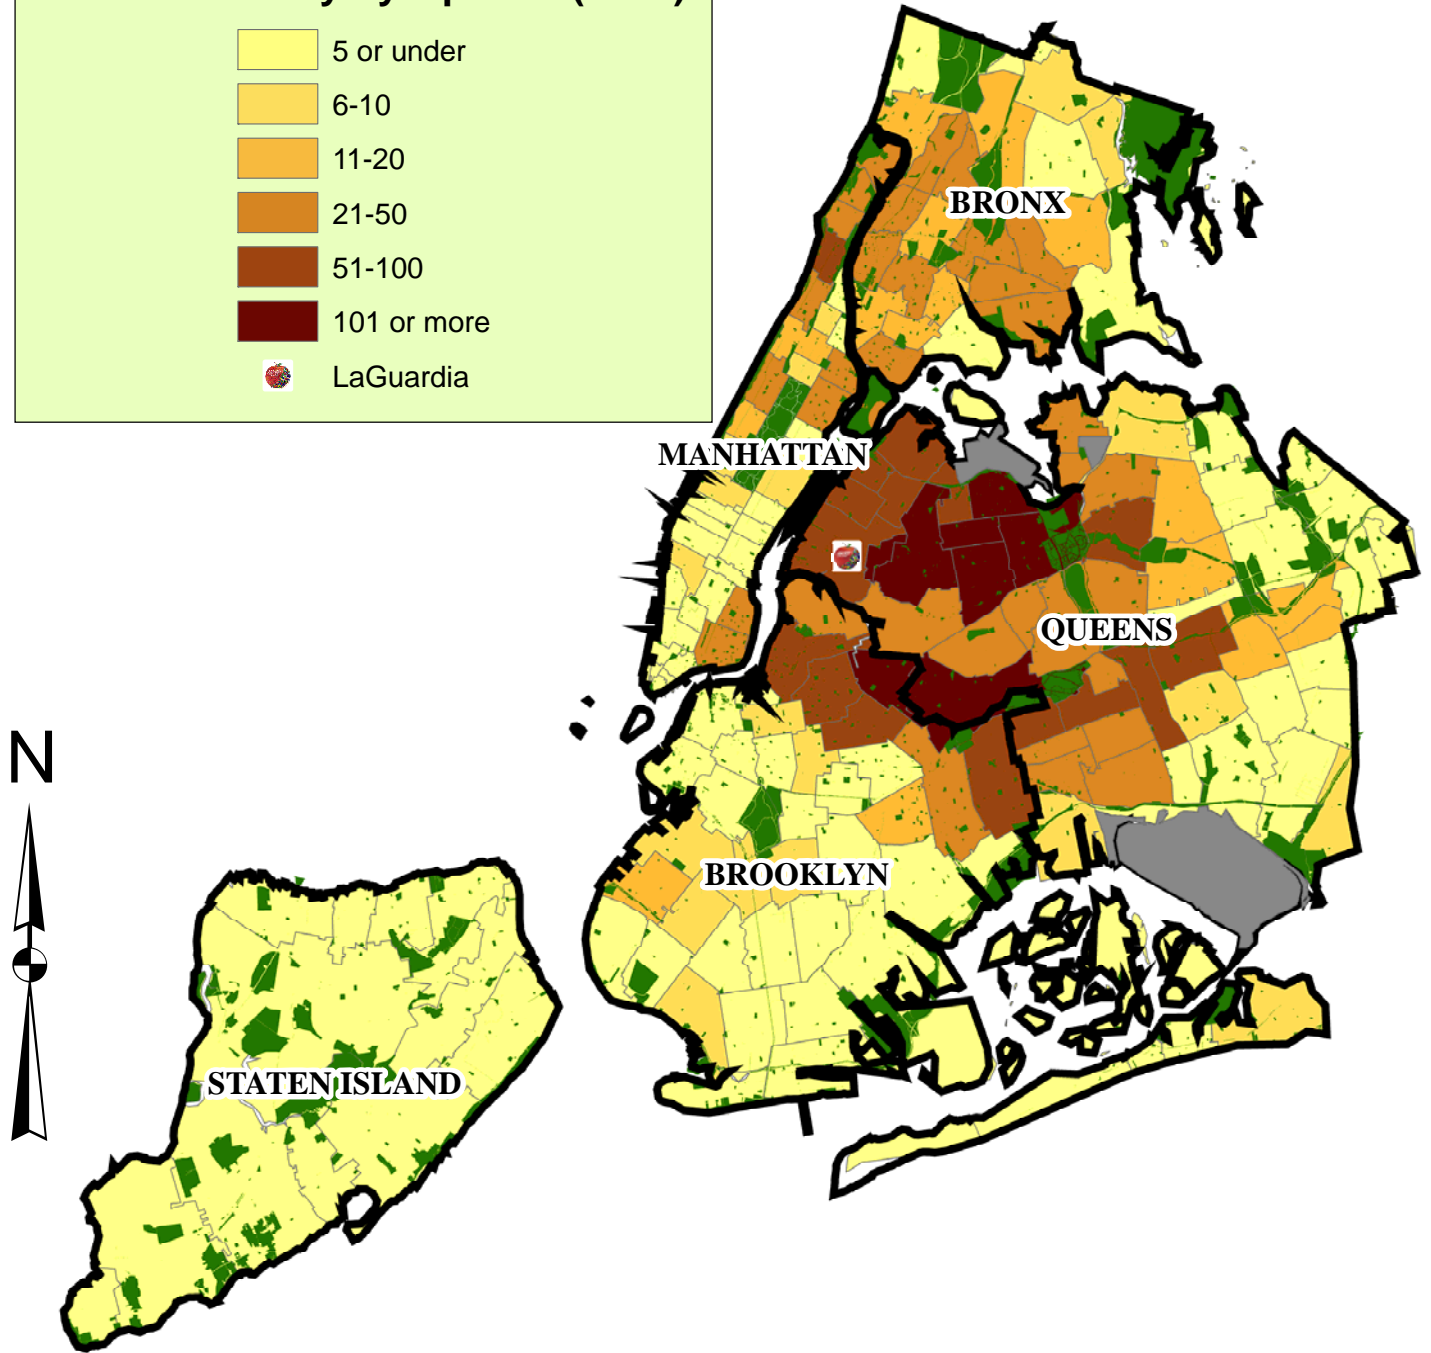

LaGuardia Hispanic Students' Residences in New York City (2005)

Student density by zipcode (2005)

Source: LaGuardia Community College Office of Institutional Research (2005)