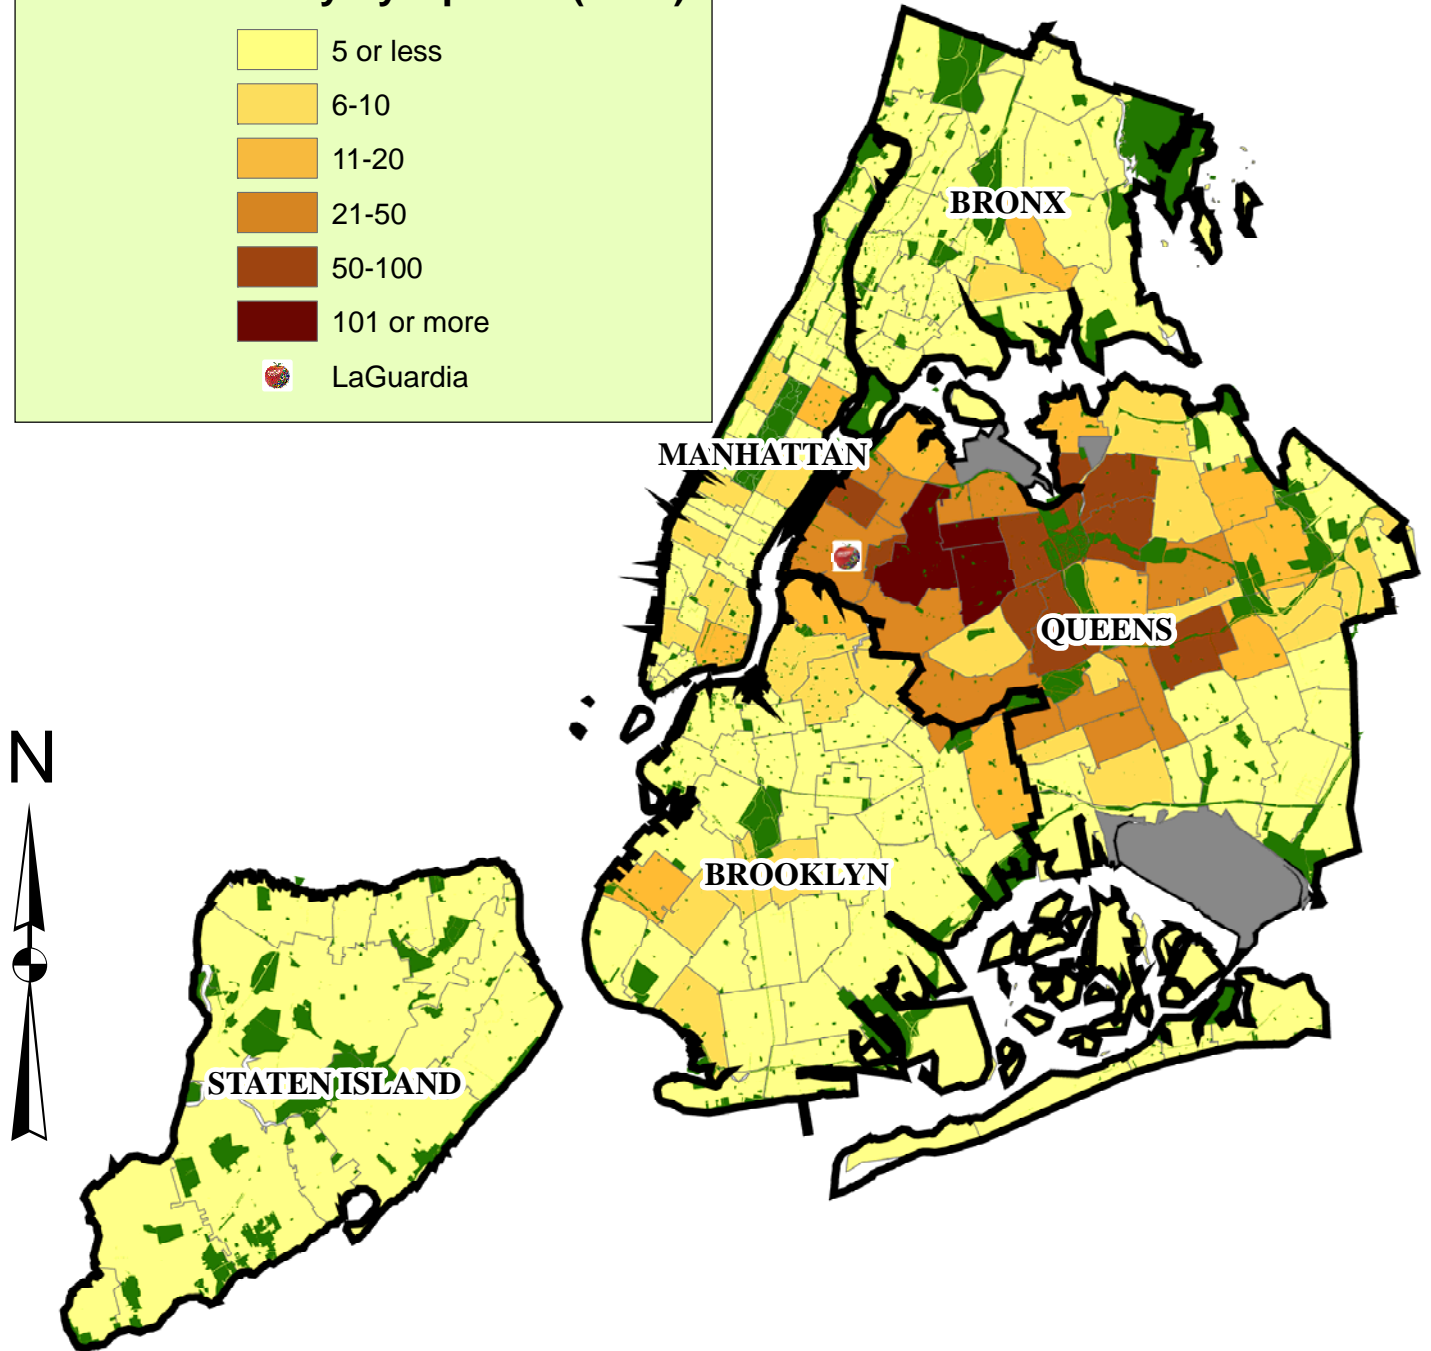

LaGuardia Asian-American Students' Residences in New York City (2005)

Student density by zipcode (2005)

Source: LaGuardia Community College Office of Institutional Research (2005)